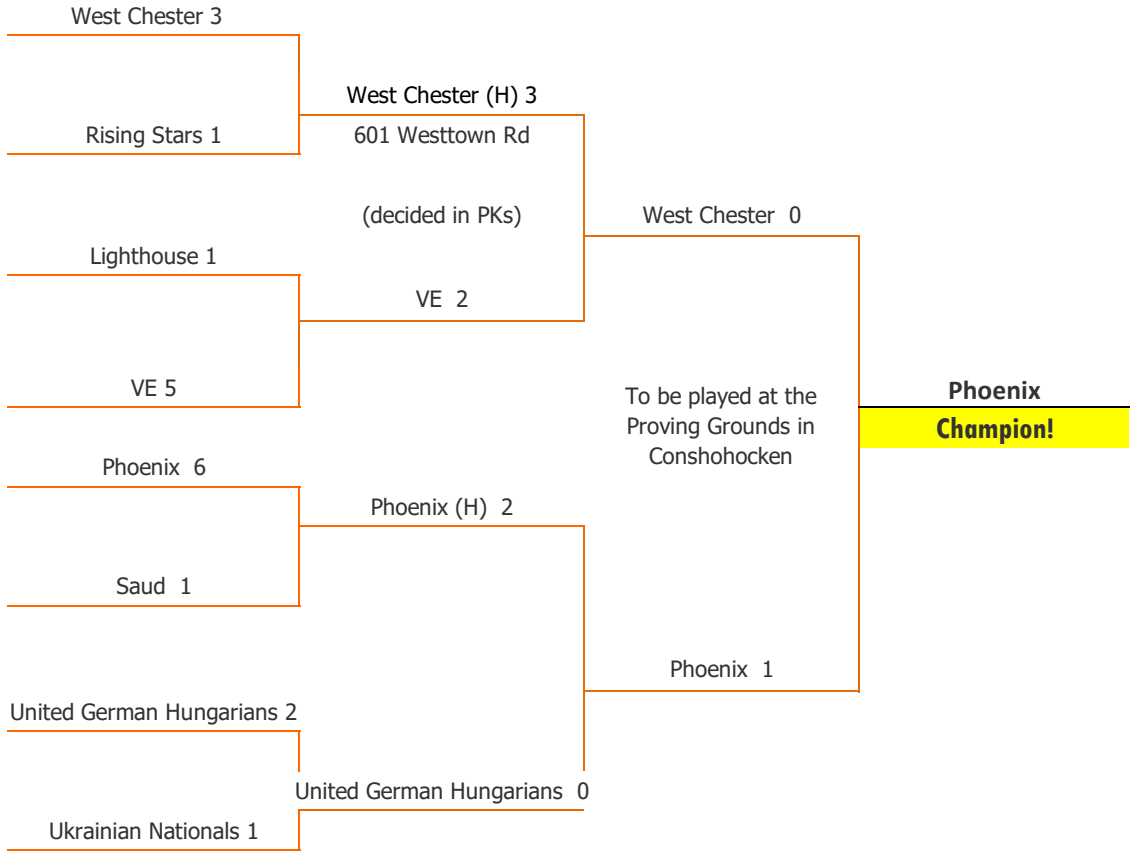

2015-2016 EPSA MEN'S OPEN CUP TOURNAMENT

Round 1	Semi-Finals	Final
11/1/15	11/22/15	12/13/15
2:00 PM	2:00 PM	2:00 PM

Updated 12/21/2015

- 1 All games are scheduled to start at 2 pm unless otherwise noted
- 2 Any rounds that are cancelled by the Cup Commissioner due to weather will be played on the next scheduled date for that competition or as rescheduled by the Cup Commissioner
- 3 The Top Team listed is the home team unless otherwise noted
- 4 **REMINDER: Both teams are to email the Cup Commissioner (rhbchem@aol.com) and EPSA (eastpasa@verizon.net) the final game score no later than 8 PM the day of the match.
The fine is \$25 for not reporting the score on time.**